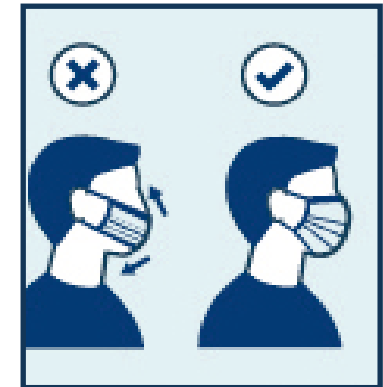

Face Mask Instructions

Wash your hands before touching the mask

Ensure the proper side of the mask faces outward

Secure the strings behind your ears.

Cover mouth and nose fully making sure there are no gaps.

Do not touch the mask while using it, if so wash your hands

Remove the mask from behind by holding the strings, with clean hands

When washing your mask make sure its at 60c + do not use bleach.

When washed and tumble dried ensure you store it in a sealed plastic bag until you wish to remove to wear.