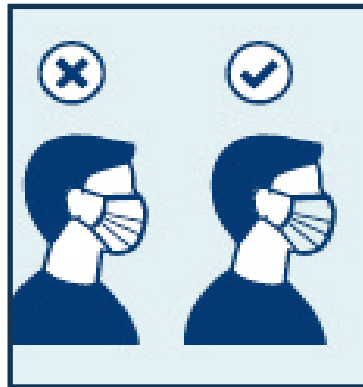

Face Mask Instructions

Wash your hands before touching the mask

Ensure the proper side of the mask faces outward

Secure the strings behind your ears.

Cover mouth and nose fully making sure there are no gaps.

Do not touch the mask while using it, if so wash your hands

Remove the mask from behind by holding the strings, with clean hands

When washing your mask make sure its at 60c + do not use bleach.

When washed and tumble dried ensure you store it in a sealed plastic bag until you wish to remove to wear.